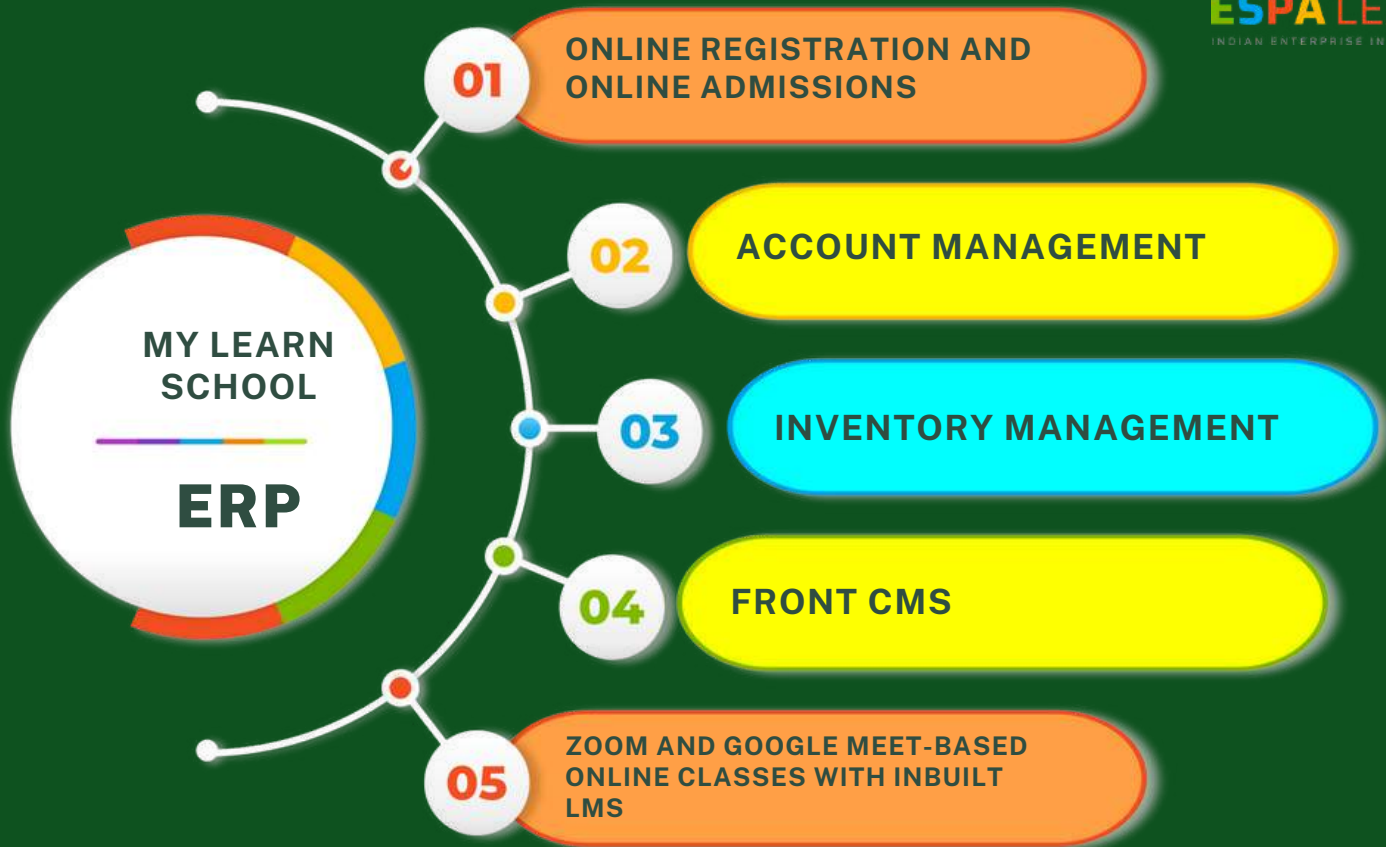

ESPALEARN
INDIAN ENTERPRISE IN EDUCATION

**NEW-GEN
EDUCATION
ECOSYSTEM**

SP SMART HYBRID SCHOOLS
New Generation Schools

My LearnGadgets.com

My LearnApp

My LearnAcademy
CRADLE TO CAREER

SP SMART HYBRID SCHOOLING SYSTEM
"Indian Learning Eco-System With Emerging Technologies"

My DSMS
DIGITAL SCHOOL MANAGEMENT SYSTEM

MY LEARN SCHOOL - ERP

A school ERP aids in the management of all day-to-day school activities such as administrative tasks, teaching, curriculum management, student attendance, student information, fee record management, homework management, and so on.

ESPA School Learn ERP provides all stakeholders with a consolidated dashboard view that shows all imperative information. Not only that, but with real-time data such as student progress, attendance records, and future events, parents and teachers can keep informed, improving communication between the institution and parents.

Schools can ameliorate their daily school administration procedures by implementing an integrated school management ERP system. For example, in the case of admissions, schools can carry out all processes paperless, improving efficiency and saving time and money.